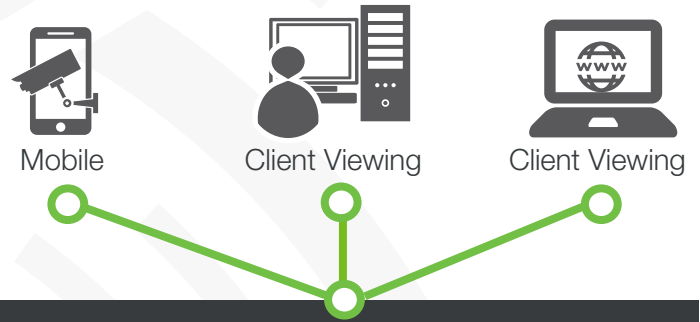

IPassan is a cloud-based IP Access Control system that is programmed using the web software tool, IPassan Manager. Access control events are sent from IPassan Manager to CathexisVision, which uses this information to trigger automatic CathexisVision actions such as camera recordings, and notifications to the base station.

[For more details click here](#)

Integrated Solution

Enhancing efficiency and effectiveness to address security challenges.

CATHEXISVISION MAJOR FEATURES

-  Enterprise, multi-site architecture
-  Video analytics / AI
-  Smart Search features
-  Alarm / event management
-  Cybersecurity

Friendly Development & Innovation

Urmet Access Control

Display Events

- ✓ Lock physical states
- ✓ Alarm states
- ✓ Door physical states
- ✓ Door mode

Event Information

- ✓ Individual access
- ✓ Relay activated
- ✓ Access denied
- ✓ Forced door
- ✓ Open/closed door
- ✓ Door/gate forced (controller)