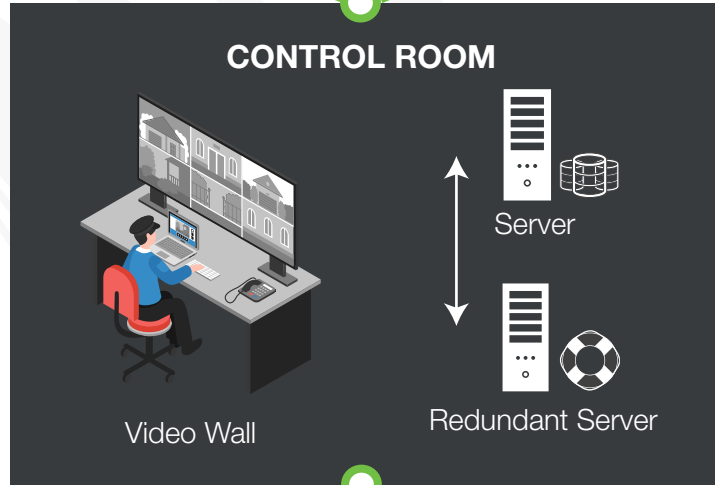

IPassan is a cloud-based IP Access Control system that is programmed using the web software tool, IPassan Manager. Access control events are sent from IPassan Manager to CathexisVision, which uses this information to trigger automatic CathexisVision actions such as camera recordings, and notifications to the base station.

SUMMARY

PARTNER: Urmet
TYPE: Access Control
PRODUCT: IPassan
PACKAGE: CathexisVision 2022.2 or later

INTEGRATION CAPABILITIES

- Monitor CCTV cameras together with access control on a single system which provides video verification of access events.
- Search and filter the database to find access control events and associated video footage.
- Generate reports in CathexisVision on data received from Urmet IPassan.
- Add device to a site map.
- Create unique actions triggered by access control events, such as:
 - Record or control cameras
 - Send event info to local or off-site control rooms
 - Send email or SMS notifications
 - Play audio clips

[For more details click here](#)

Integrated Solution

Enhancing efficiency and effectiveness to address security challenges.

CATHEXISVISION MAJOR FEATURES

-  Enterprise, multi-site architecture
-  Video analytics / AI
-  Smart Search features
-  Alarm / event management
-  Cybersecurity

Friendly Development & Innovation

Urmet Access Control

Display Events

- ✓ Lock physical states
- ✓ Alarm states
- ✓ Door physical states
- ✓ Door mode

Event Information

- ✓ Individual access
- ✓ Relay activated
- ✓ Access denied
- ✓ Forced door
- ✓ Open/closed door
- ✓ Door/gate forced (controller)