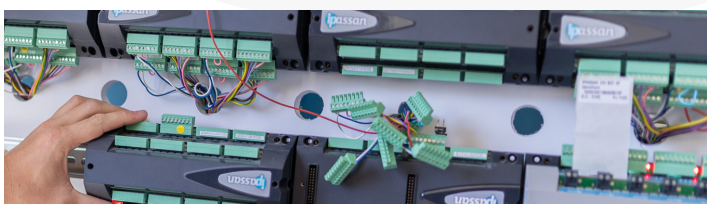

URMET IPASSAN ACCESS CONTROL INTEGRATION

POWERFUL INTEGRATED SOLUTIONS FOR VIDEO MONITORING AND ACCESS CONTROL

A fully integrated video management and access control solution for multi-story residential accommodation

OVERVIEW

CathexisVision's integration with Urmet's IPassan IP Access Control system is designed specifically to meet the video management requirements of multi-level accommodation, with a large number of access points and devices, such as doors, gates, and elevators.

IPassan is a cloud-based IP Access Control system that is programmed using the web software tool, IPassan Manager. Access control events are sent from IPassan Manager to CathexisVision, which uses this information to trigger automatic CathexisVision actions such as camera recordings, and notifications to the base station.

With CathexisVision, records of every access control event can be safely stored, and easily viewed together with the video footage of the event. CathexisVision offers operators a streamlined and effective monitoring system for more informed decisions and quicker response times to suspicious activity.

Urmet IPassan has earned the highest level of Secured by Design accreditation for this specialised access control system, and Cathexis is proud to enhance this product with our powerful video monitoring and search tools, forensic storage, and intelligent analytics.

SUMMARY

PARTNER: Urmet
TYPE: Access Control
PRODUCT: IPassan
PACKAGE: CathexisVision 2022.2 or later

INTEGRATION CAPABILITIES

- Monitor CCTV cameras together with access control on a single system which provides video verification of access events.
- Search and filter the database to find access control events and associated video footage.
- Generate reports in CathexisVision on data received from Urmet IPassan.
- Add device to a site map.
- Create unique actions triggered by access control events, such as:
  - Record or control cameras
  - Send event info to local or off-site control rooms
  - Send email or SMS notifications
  - Play audio clips

[For more details click here](#)