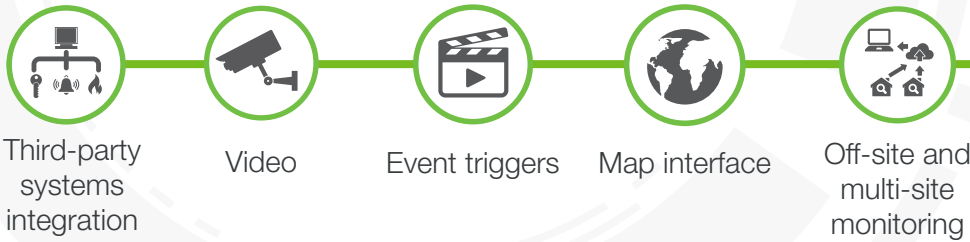

IPassan is a cloud-based IP Access Control system that is programmed using the web software tool, IPassan Manager. Access control events are sent from IPassan Manager to CathexisVision, which uses this information to trigger automatic CathexisVision actions such as camera recordings, and notifications to the base station.

SUMMARY

PARTNER: Urmet
TYPE: Access Control
PRODUCT: IPassan
PACKAGE: CathexisVision 2022.2 or later

INTEGRATION CAPABILITIES

- Monitor CCTV cameras together with access control on a single system which provides video verification of access events.
- Search and filter the database to find access control events and associated video footage.
- Generate reports in CathexisVision on data received from Urmet IPassan.
- Add device to a site map.
- Create unique actions triggered by access control events, such as:
 - Record or control cameras
 - Send event info to local or off-site control rooms
 - Send email or SMS notifications
 - Play audio clips

[For more details click here](#)

Integrated Solution

Enhancing efficiency and effectiveness to address security challenges.

CATHEXISVISION MAJOR FEATURES

-  Enterprise, multi-site architecture
-  Video analytics / AI
-  Smart Search features
-  Alarm / event management
-  Cybersecurity

Friendly Development & Innovation

Urmet Access Control

Display Events

- ✓ Lock physical states
- ✓ Alarm states
- ✓ Door physical states
- ✓ Door mode

Event Information

- ✓ Individual access
- ✓ Relay activated
- ✓ Access denied
- ✓ Forced door
- ✓ Open/closed door
- ✓ Door/gate forced (controller)